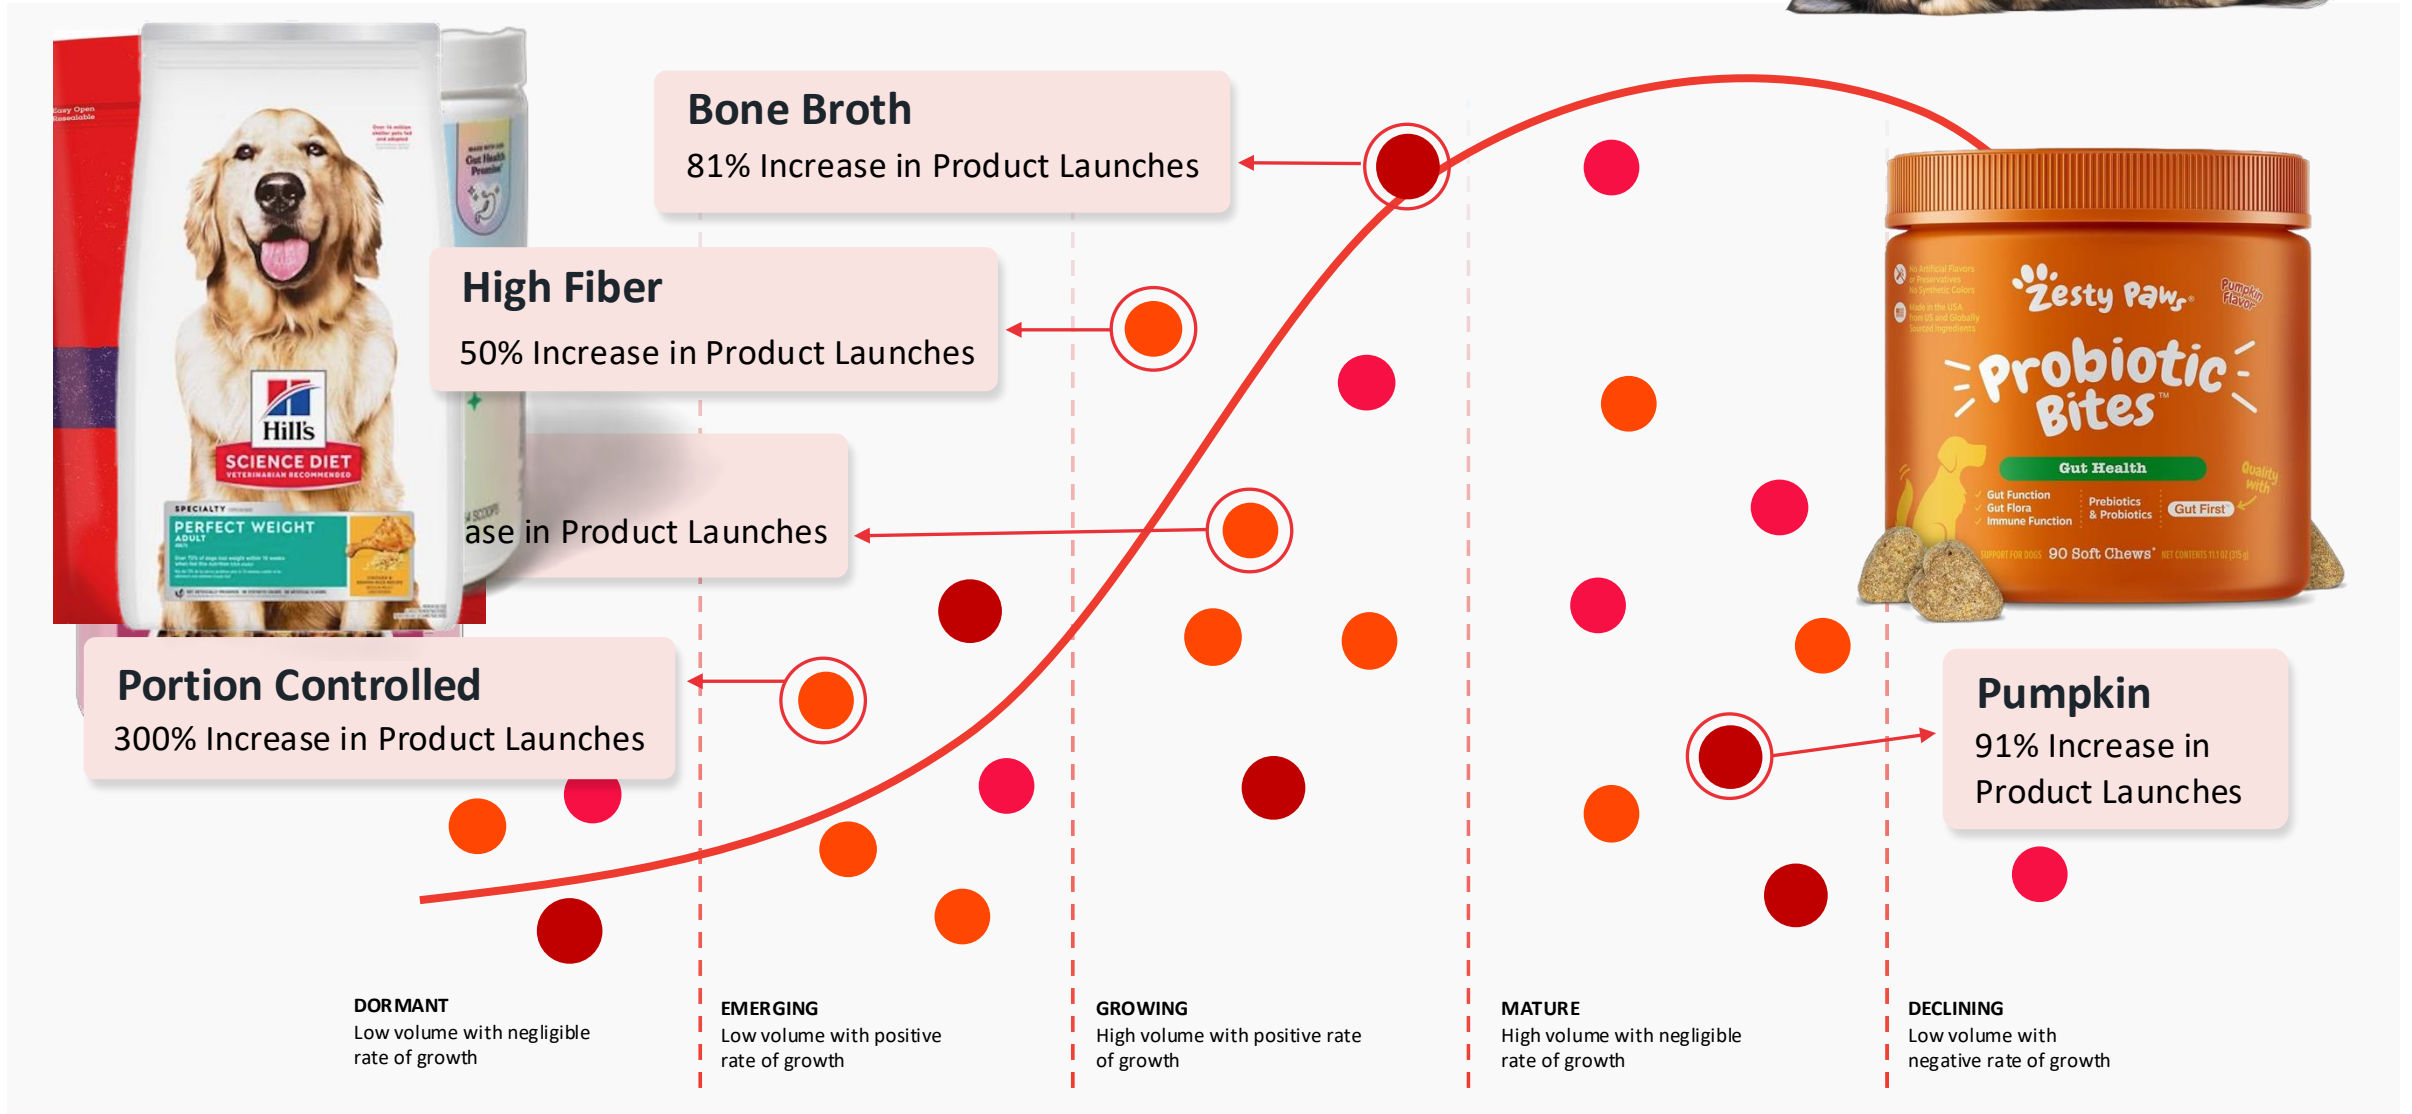

Trend predictions for innovation

Fresh as a convenient, foundational multi-benefit solution

POTENTIAL CONCEPT
Everyday Bone Broth

Bone Broth

Carrots

Spinach

Pumpkin

Bone broth with added vegetables is a nutrient-dense, Fresh liquid meal enhancer designed to support dog health. Made from slow-cooked bone broth and Fresh vegetables like carrots, spinach, and pumpkin, to provide a well-balanced and nourishing source of hydration, protein, and essential vitamins.

PAIN POINTS SOLVED

- ✓ REDUCES THE AMOUNT OF FRIDGE SPACE REQUIRED
- ✓ NUTRITIONALLY COMPLETE
- ✓ CONVENIENT FEEDING
- ✓ REDUCES FOOD SPOILAGE
- ✓ SINGLE, HEALTHY-FAT PROTEIN SOURCE

REASONS TO BELIEVE

- ✓ COLLAGEN-RICH
- ✓ NO ADDED SALT
- ✓ SOURCE OF PROTEIN
- ✓ HYDRATING

6X Innovation Springboards:

Black Swan Data is now part of Mintel

Together we deliver the
most **complete** and **predictive**
view of consumer behavior.

MINTEL

**BLACK
SWAN
DATA**

We have the most complete and **predictive** view of consumers and markets

Product launches since Q1 2024

Product launches since Q1 2024

Driving measurable impact

1

Consolidation

From fragmented sources to one view of the category

2

Visibility