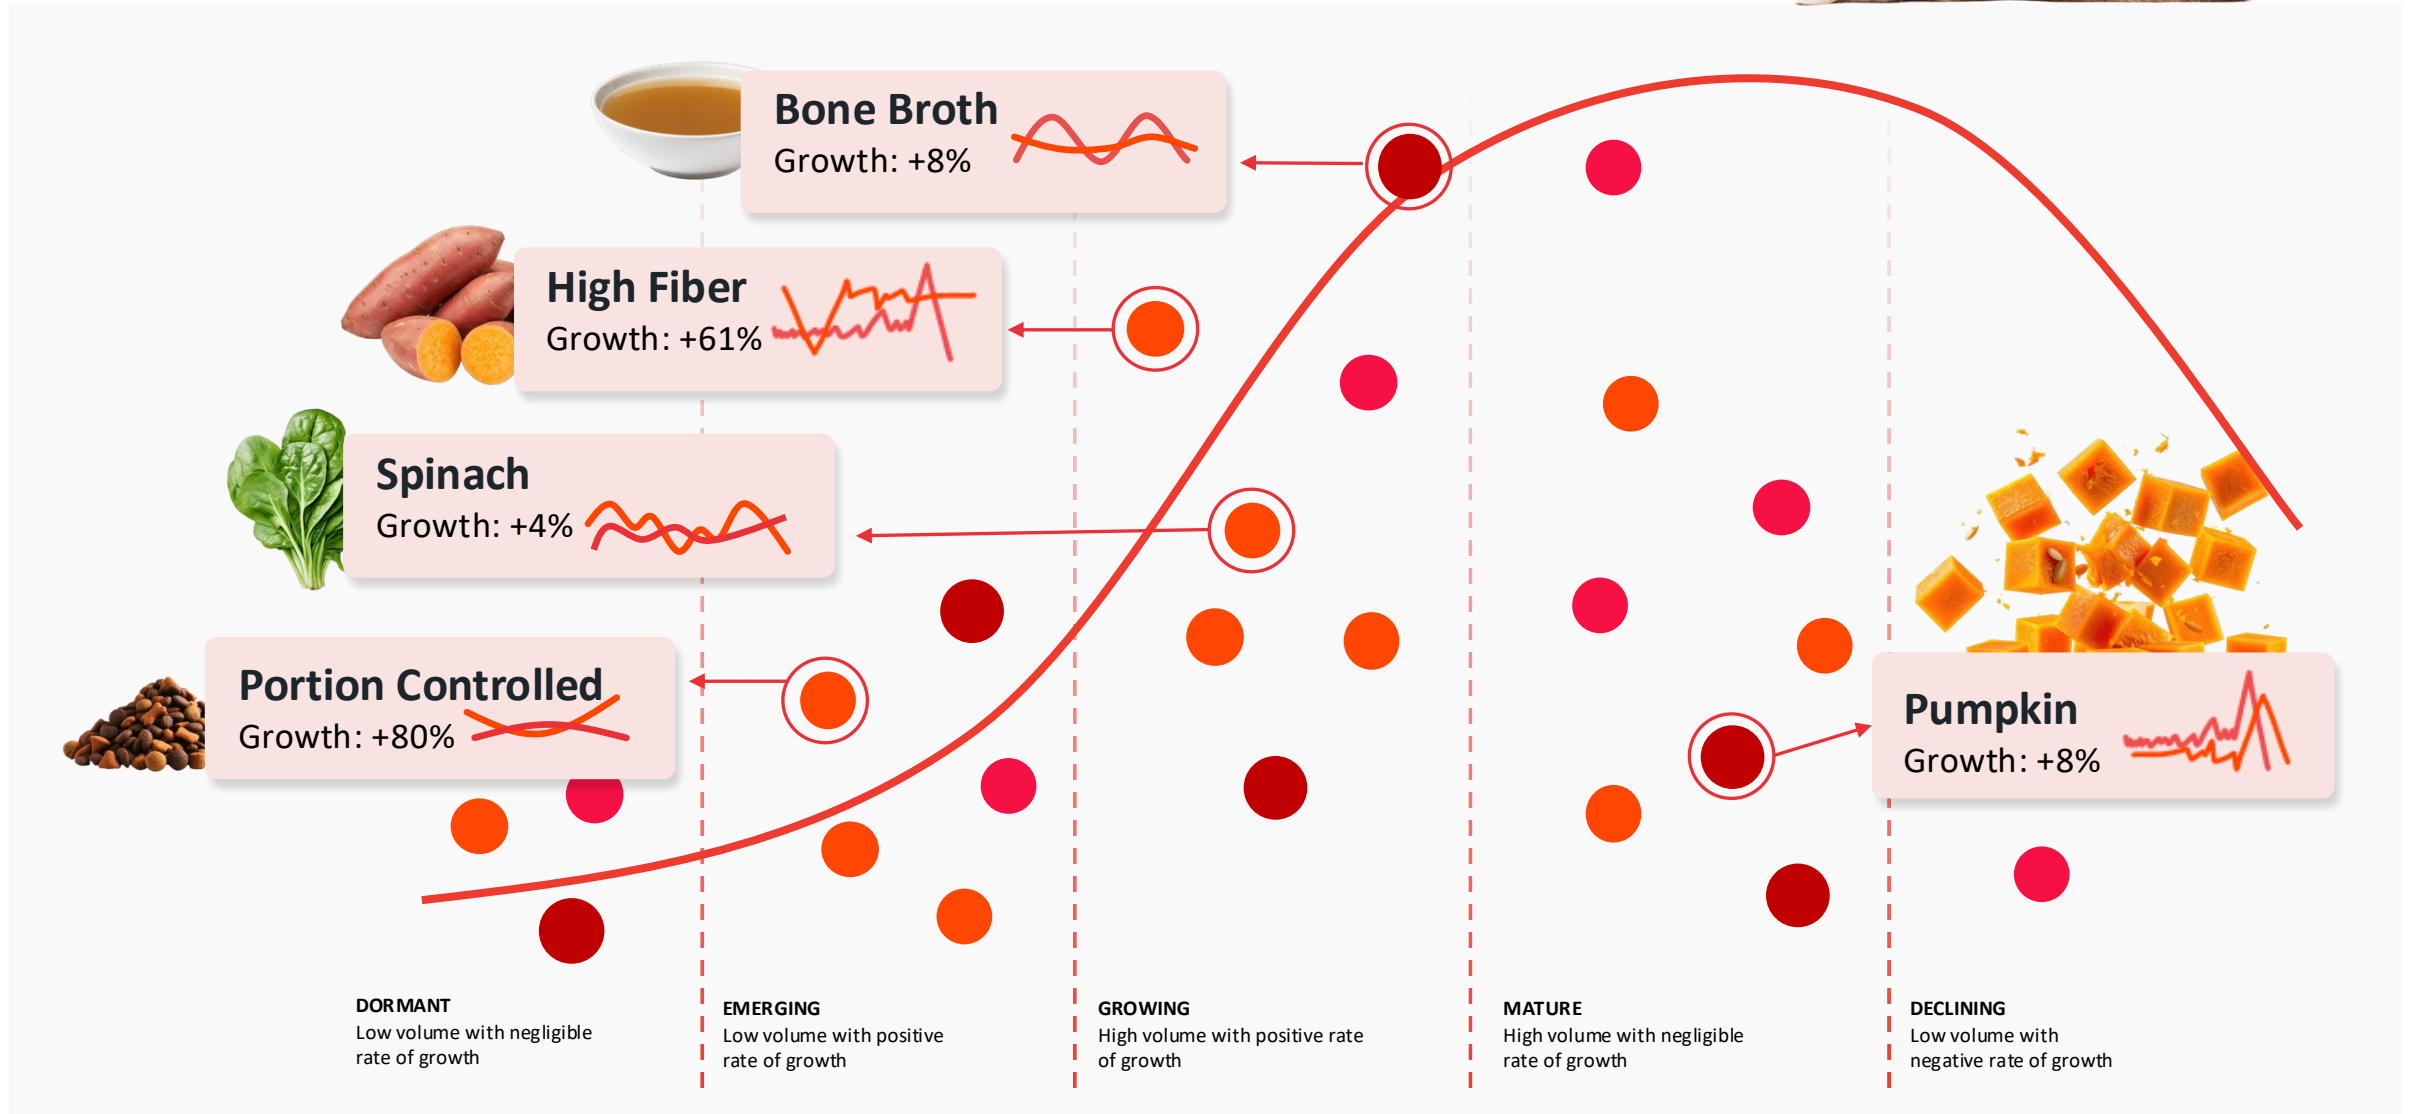

BLACKSWANDATA

Black Swan's approach to understanding consumer behaviour

Exploring innovation opportunities in the **Fresh** category

1

Understanding the key needs in Fresh

2

Unpacking consumer pain points

3

Creating strategic innovation opportunities

How consumers articulate the core benefits Fresh serves today

	FOOD SENSITIVITIES & INTOLERANCES 26% SOV +24% Conversation Growth	Food Allergies Food Intolerances Grain-Free
	VITALITY 10% SOV +82% Conversation Growth	General Well-Being Live A Longer Life Improves Quality of Life Increases Energy Levels Healthy Aging Boosts Vitality
	HEALTHY WEIGHT 15% SOV +18% Conversation Growth	Weight Management Healthy Weight Improves Mobility
	HYDRATION 12% SOV +15% Conversation Growth	Stays Hydrated Supports Joint Health
	HEALTHY SKIN 8% SOV +10% Conversation Growth	Shiny Coat Healthy Skin Reduces Itching
	MENTAL WELL-BEING 7% SOV +9% Conversation Growth	Happy Dog Reduces Anxiety Improves Sleep
	ENERGY 6% SOV +8% Conversation Growth	Increases Energy Levels Supports Active Lifestyle
	COGNITIVE FUNCTION 5% SOV +7% Conversation Growth	Supports Brain Health Improves Memory

Trend predictions for innovation

Fresh as a convenient, foundational multi-benefit solution

POTENTIAL CONCEPT
Everyday Bone Broth

Bone Broth

Carrots

Spinach

Pumpkin

Bone broth with added vegetables is a nutrient-dense, Fresh liquid meal enhancer designed to support dog health. Made from slow-cooked bone broth and Fresh vegetables like carrots, spinach, and pumpkin, to provide a well-balanced and nourishing source of hydration, protein, and essential vitamins.

PAIN POINTS SOLVED

- ✓ REDUCES THE AMOUNT OF FRIDGE SPACE REQUIRED
- ✓ NUTRITIONALLY COMPLETE
- ✓ CONVENIENT FEEDING
- ✓ REDUCES FOOD SPOILAGE
- ✓ SINGLE, HEALTHY-FAT PROTEIN SOURCE

REASONS TO BELIEVE

- ✓ COLLAGEN-RICH
- ✓ NO ADDED SALT
- ✓ SOURCE OF PROTEIN
- ✓ HYDRATING