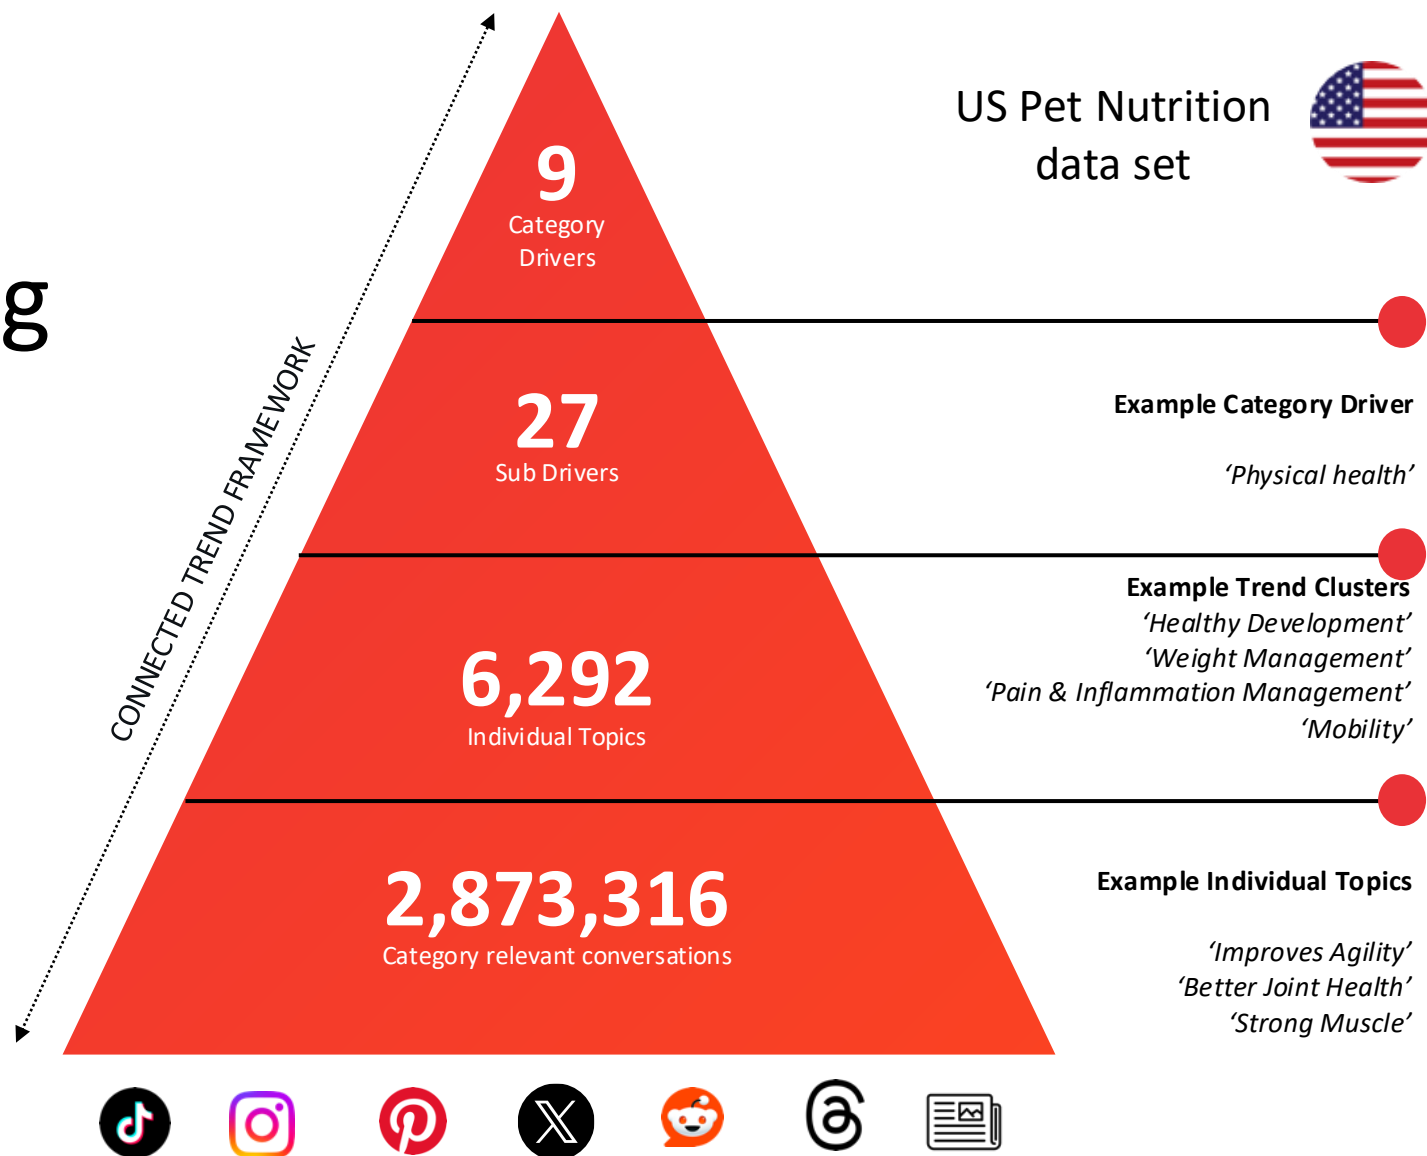

How Mars Petcare Predicts Consumer Demand Signals

MARS

BLACK SWAN DATA
A MINTEL COMPANY

Hello!

**Joseph
Aphinyanaphongs**

.....
Sr Manager of Trends &
Innovation
Mars PetCare

Nik Pearmine

.....
Chief Strategy Officer
Black Swan Data

The world's largest, impromptu focus group at your fingertips

The cutest video you'll see today 🐶🍌

42K

45%

100K

110K

MJ81
I wish my cat would eat stuff like this but I've tried and she just sniffs it, gives me a dirty look, and strolls away. She's 20yo and loves meow mix
2023-1-... Reply
View 43 replies

BLACKSWANDATA

Black Swan's approach to understanding consumer behaviour

Exploring innovation opportunities in the **Fresh** category

1

Understanding the key needs in Fresh

2

Unpacking consumer pain points

3

Trend predictions for innovation

Fresh as a convenient, foundational multi-benefit solution

POTENTIAL CONCEPT
Everyday Bone Broth

Bone Broth

Carrots

Spinach

Pumpkin

Bone broth with added vegetables is a nutrient-dense, Fresh liquid meal enhancer designed to support dog health. Made from slow-cooked bone broth and Fresh vegetables like carrots, spinach, and pumpkin, to provide a well-balanced and nourishing source of hydration, protein, and essential vitamins.