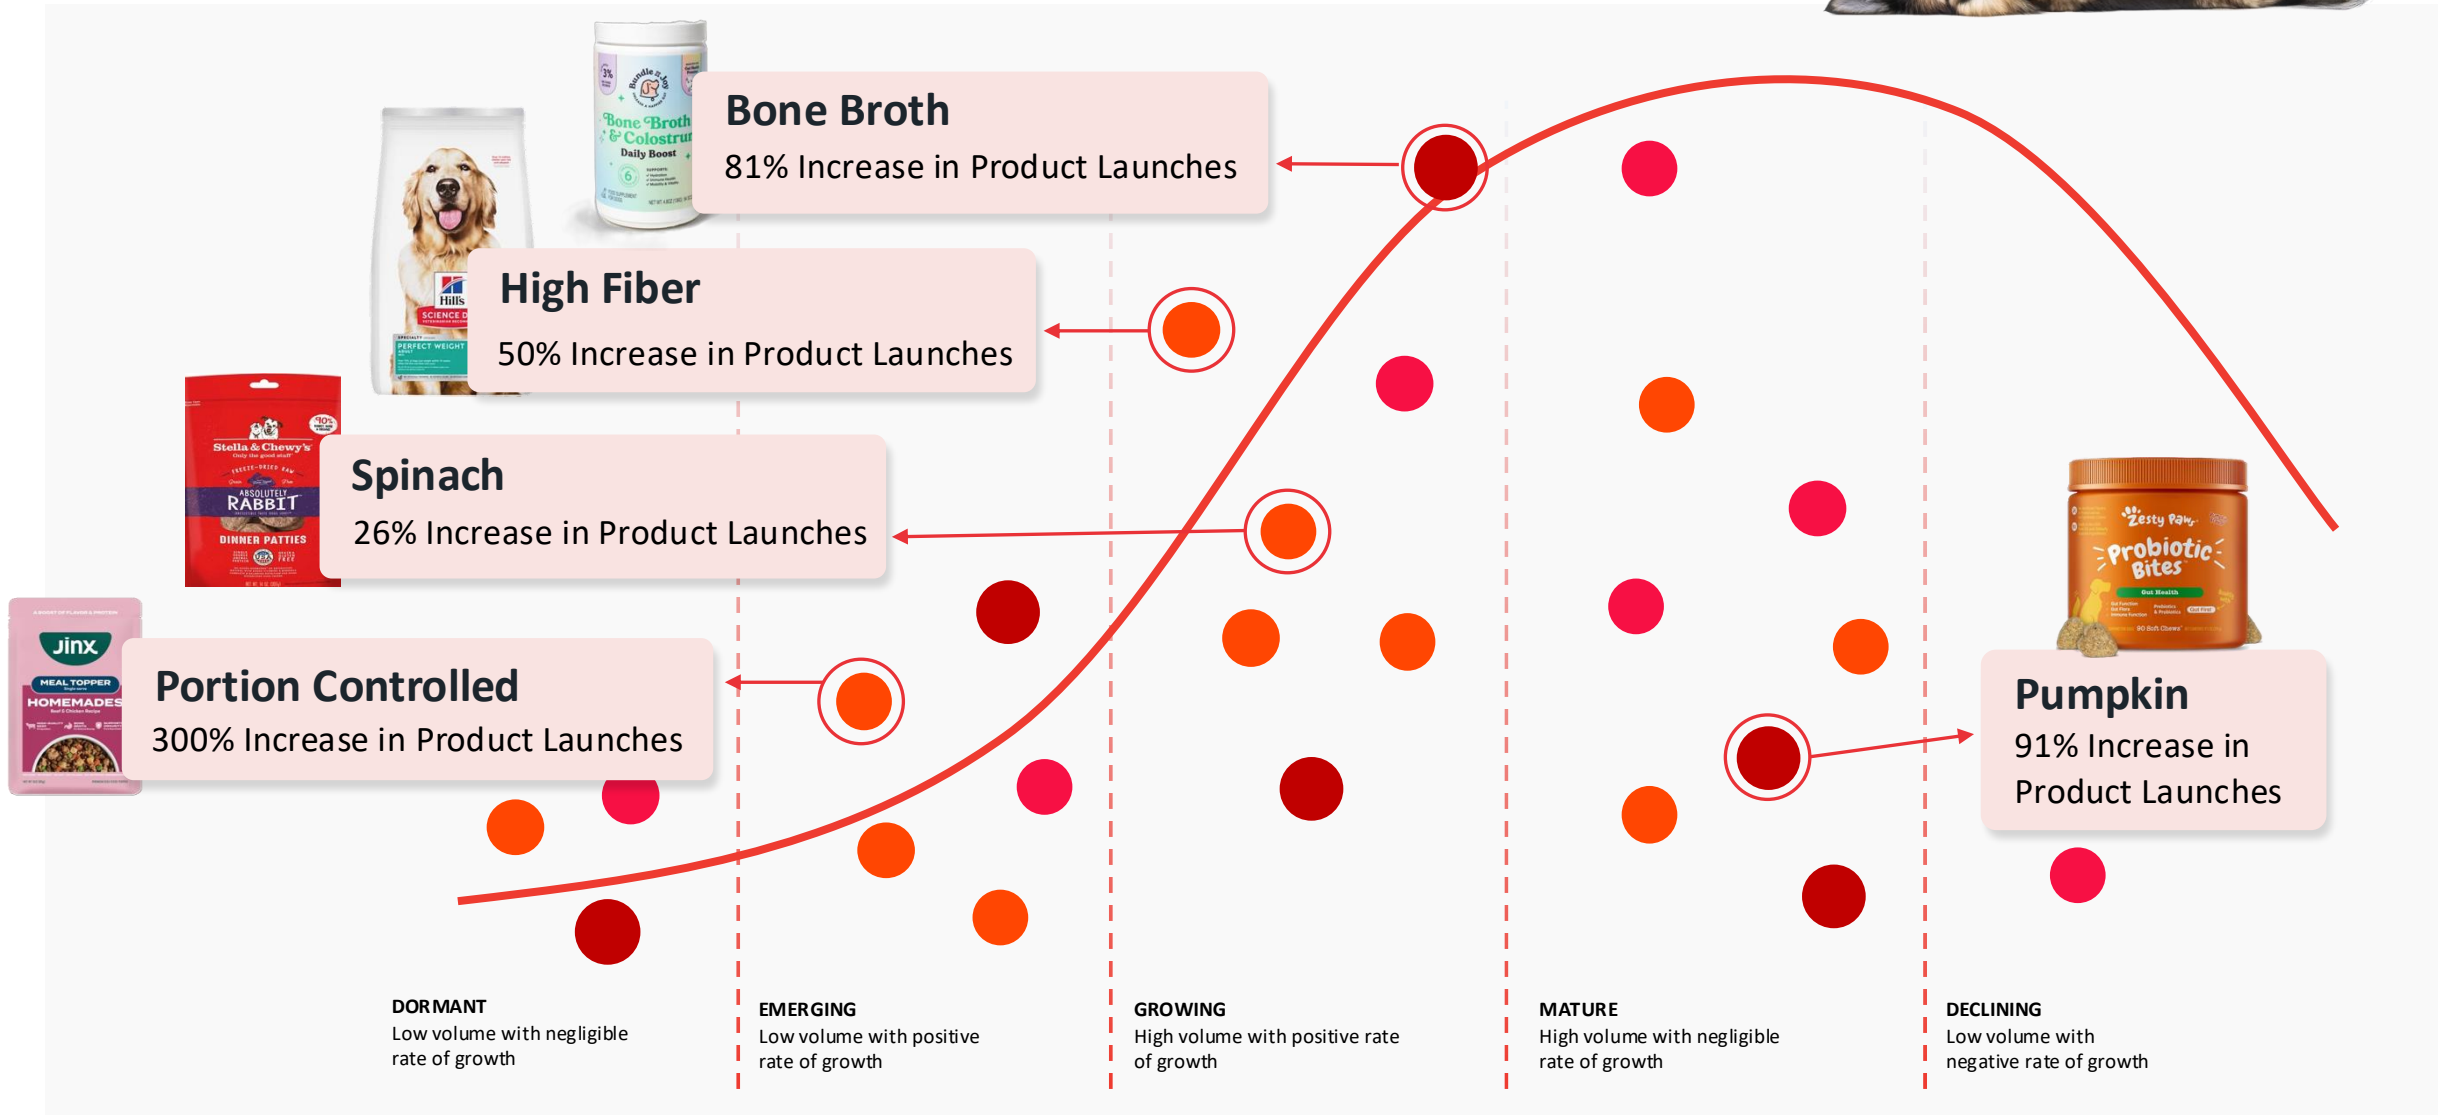

Trend predictions for innovation

Fresh as a convenient, foundational multi-benefit solution

POTENTIAL CONCEPT
Everyday Bone Broth

Bone Broth

Carrots

Spinach

Pumpkin

Bone broth with added vegetables is a nutrient-dense, Fresh liquid meal enhancer designed to support dog health. Made from slow-cooked bone broth and Fresh vegetables like carrots, spinach, and pumpkin, to provide a well-balanced and nourishing source of hydration, protein, and essential vitamins.

PAIN POINTS SOLVED

- ✓ REDUCES THE AMOUNT OF FRIDGE SPACE REQUIRED
- ✓ NUTRITIONALLY COMPLETE
- ✓ CONVENIENT FEEDING
- ✓ REDUCES FOOD SPOILAGE
- ✓ SINGLE, HEALTHY-FAT PROTEIN SOURCE

REASONS TO BELIEVE

- ✓ COLLAGEN-RICH
- ✓ NO ADDED SALT
- ✓ SOURCE OF PROTEIN
- ✓ HYDRATING

6X Innovation Springboards:

Black Swan Data is now part of Mintel

Together we deliver the
most **complete** and **predictive**
view of consumer behavior.

MINTEL

**BLACK
SWAN
DATA**

We have the most complete and **predictive** view of consumers and markets

Product launches since Q1 2024

Product launches since Q1 2024

Driving measurable impact

1

Consolidation

From fragmented sources to one view of the category

2

Visibility